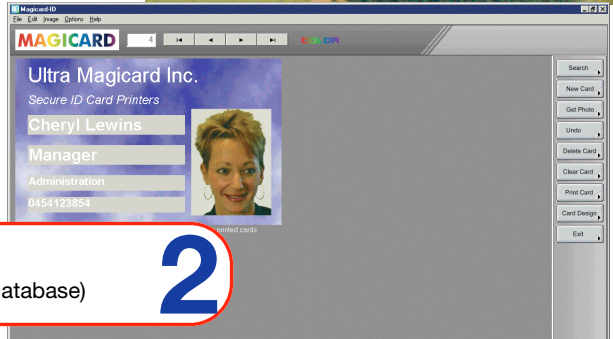

MAGICARD ID

Badging Software

Professional ID cards in just four easy steps!

1 Select a card design and background (or produce a full custom design)

Add your chosen text (each new card is added to the database) **2**

Database View

File	Card_Number	Department	Title	Last_name	First_name	Sparefield1	Sparefield2	MagStripe1	MagStripe2	MagStripe3	Blood Group
	1	Sales	Sales Coordinator	Denver	Tom	Access All Areas		907432810			O Rh -ve
	2	Accounts	Account Manager	Weller	Sam	General Office		907432812			O Rh +ve
	3	Engineering	Software Designer	Adams	Sam	Engineering Block		907431447			Vulcan
	4	Catering	Chef	Pelton	Francis	General Office		907432818			O Rh +ve
	5	Engineering	Intern	Lopez	Jennifer	Engineering block		507432456			A

3 Capture the portrait. (The system works best with a video camera such as a web cam. Existing portraits can be cut and pasted onto the card)

Preview the card to be printed - then print on your Magicard printer! A professional full color ID card in seconds **4**

Ultra Electronics Card Systems, Inc.
North American Sales & Support Center
6711 - 176th Avenue NE, Redmond WA 98052
Tel: (425) 556 9708 • Fax: (425) 556 3962 • email: USsales@UltraMagicard.com

Ultra Electronics Card Systems
Waverley House, Hampshire Road, Granby Estate
Weymouth, Dorset DT4 9XD, England
Tel: +44 (0) 1305 784738 • Fax: +44 (0) 1305 777904 • email: UKsales@UltraMagicard.com

ISO 9001 accredited

web: www.ultramagicard.com