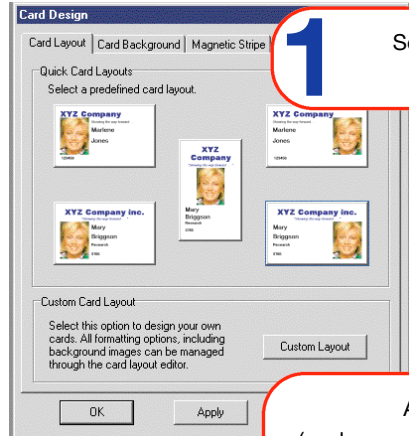

MAGICARD ID

Badging Software

Professional ID cards in just four easy steps!

1 Select a card design and background (or produce a full custom design)