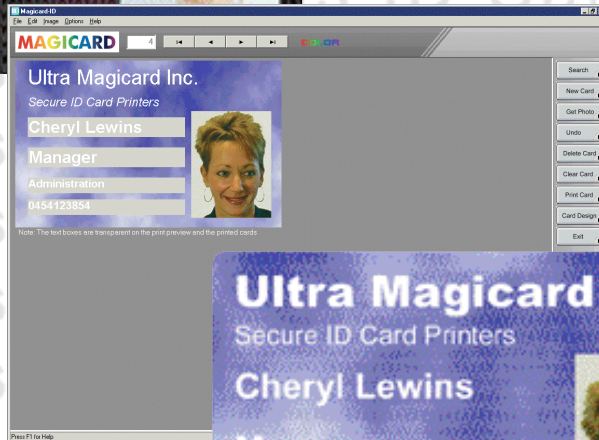

MAGICARD ID

Badging Software

Photo ID Cards

Access Control

Official Passes

Membership Cards

Barcoded Cards

Magstripe Cards

Loyalty Cards

Visitor IDs

Business Cards

- Card design and operation simple and intuitive!
- Use for ID Badges, Loyalty Cards, Visitor Badges, Business Cards and more!
- Choose from several standard card designs and backgrounds, or do a full custom design!
- Works with Video for Windows and Twain image sources!
- Powerful database with search facility!
- Barcode fonts included!
- Pro version available which supports database import - export, unlimited database entries, and mag encoding!
- Compatible with Opera, Alto and Rio printers!